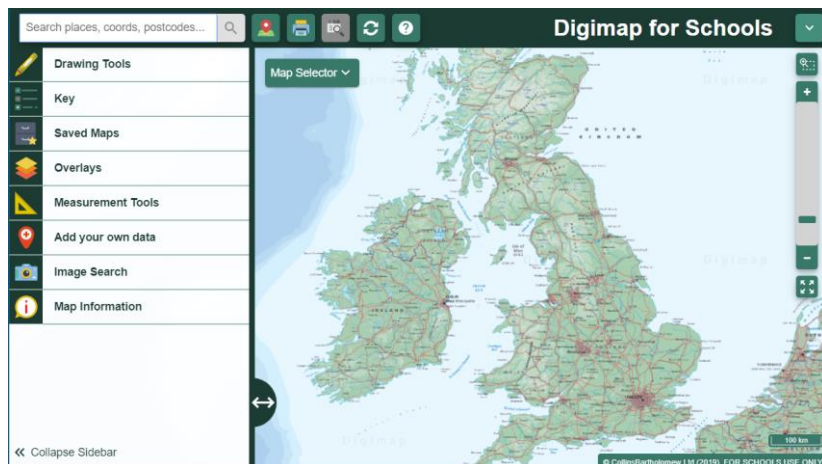

Digimap for Schools

AT HOME...

Name the City!

What to do

1. Login to Digimap for Schools.

- <https://digimapforschools.edina.ac.uk/>
- Select Login
- Type the username and password – talk to your teacher if you don't know these.
- Select Login.

2. You should see a map of Great Britain like this picture:

3. Look at our map (page 3) and choose a symbol.

4. Move around the map in Digimap for Schools to find the city for that symbol.

- [Watch our video](#) to see how to move around and zoom in and out.